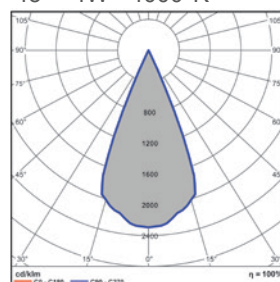

45° - 4W - 4000°K

Distanza [m]	Diametro cono [m]	E₀ [lx]	E₁₀ [lx]
0.50	0.41	1248	593
1.0	0.81	311	152
1.5	1.2	138	66
2.0	1.6	79	39
2.5	2.0	50	25
3.0	2.4	36	18

Code: JOZ01 1 led

FINISHES

Black

COLOURS

- Cool white 5500°K
- Natural white 4000°K
- Warm white 3000°K
- Warm white 3000°K-CRI 90
- Warm white 2700°K

DRIVERS

AL117
Output: 350mA
Min 1-max 6 leds